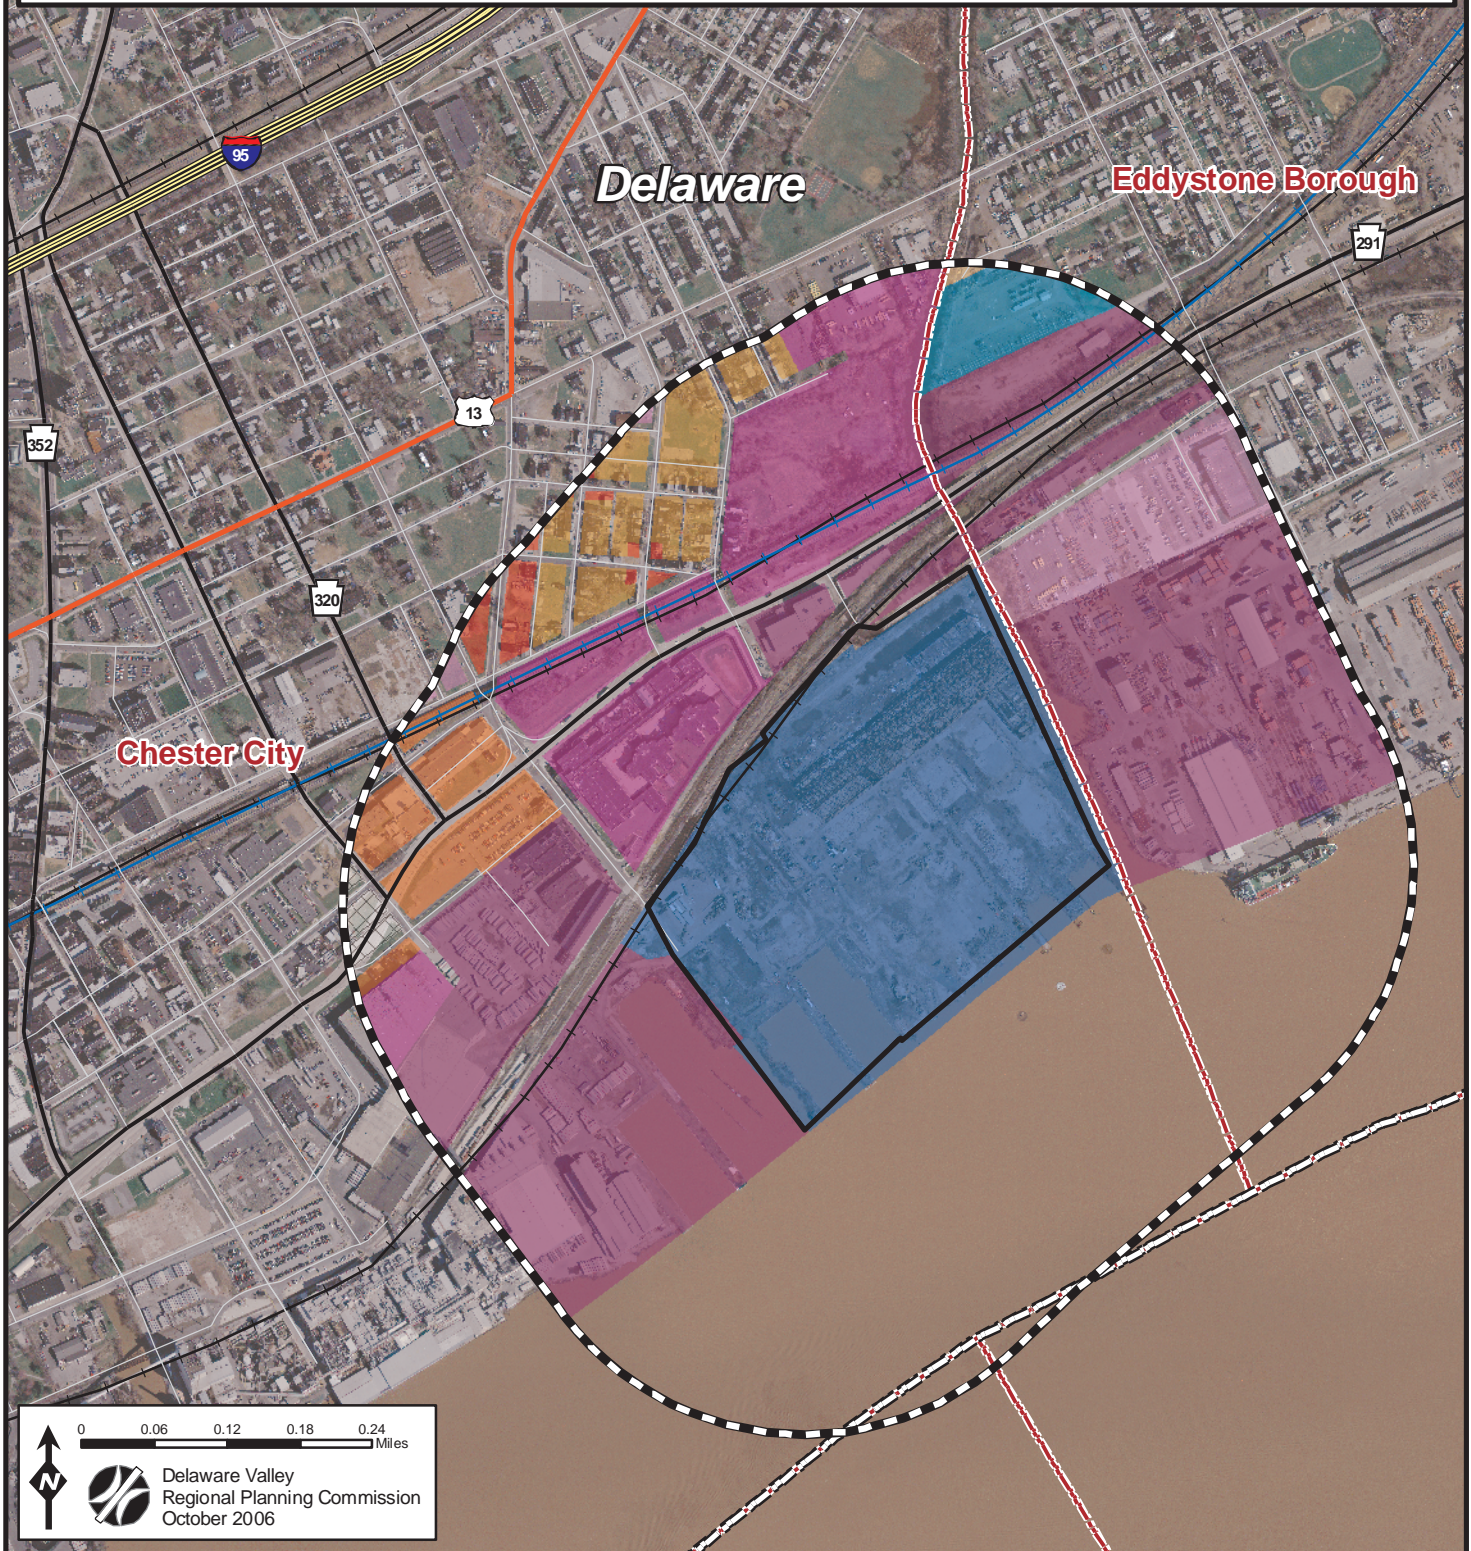

# Impacts of Gaming in Greater Philadelphia

## Map 5: Harrah's Chester Zoning

Chester Zoning		Eddystone Zoning	
1/4 Mile Buffer	High Density Residential	Heavy Industrial	Medium Density Residential
Harrah's Chester	Commercial 1	Medium Industrial	Institutional
Commuter Rail	Commercial 2	Light Industrial	Heavy Industrial
Freight Rail	Central Business District	Waterfront	Light Industrial